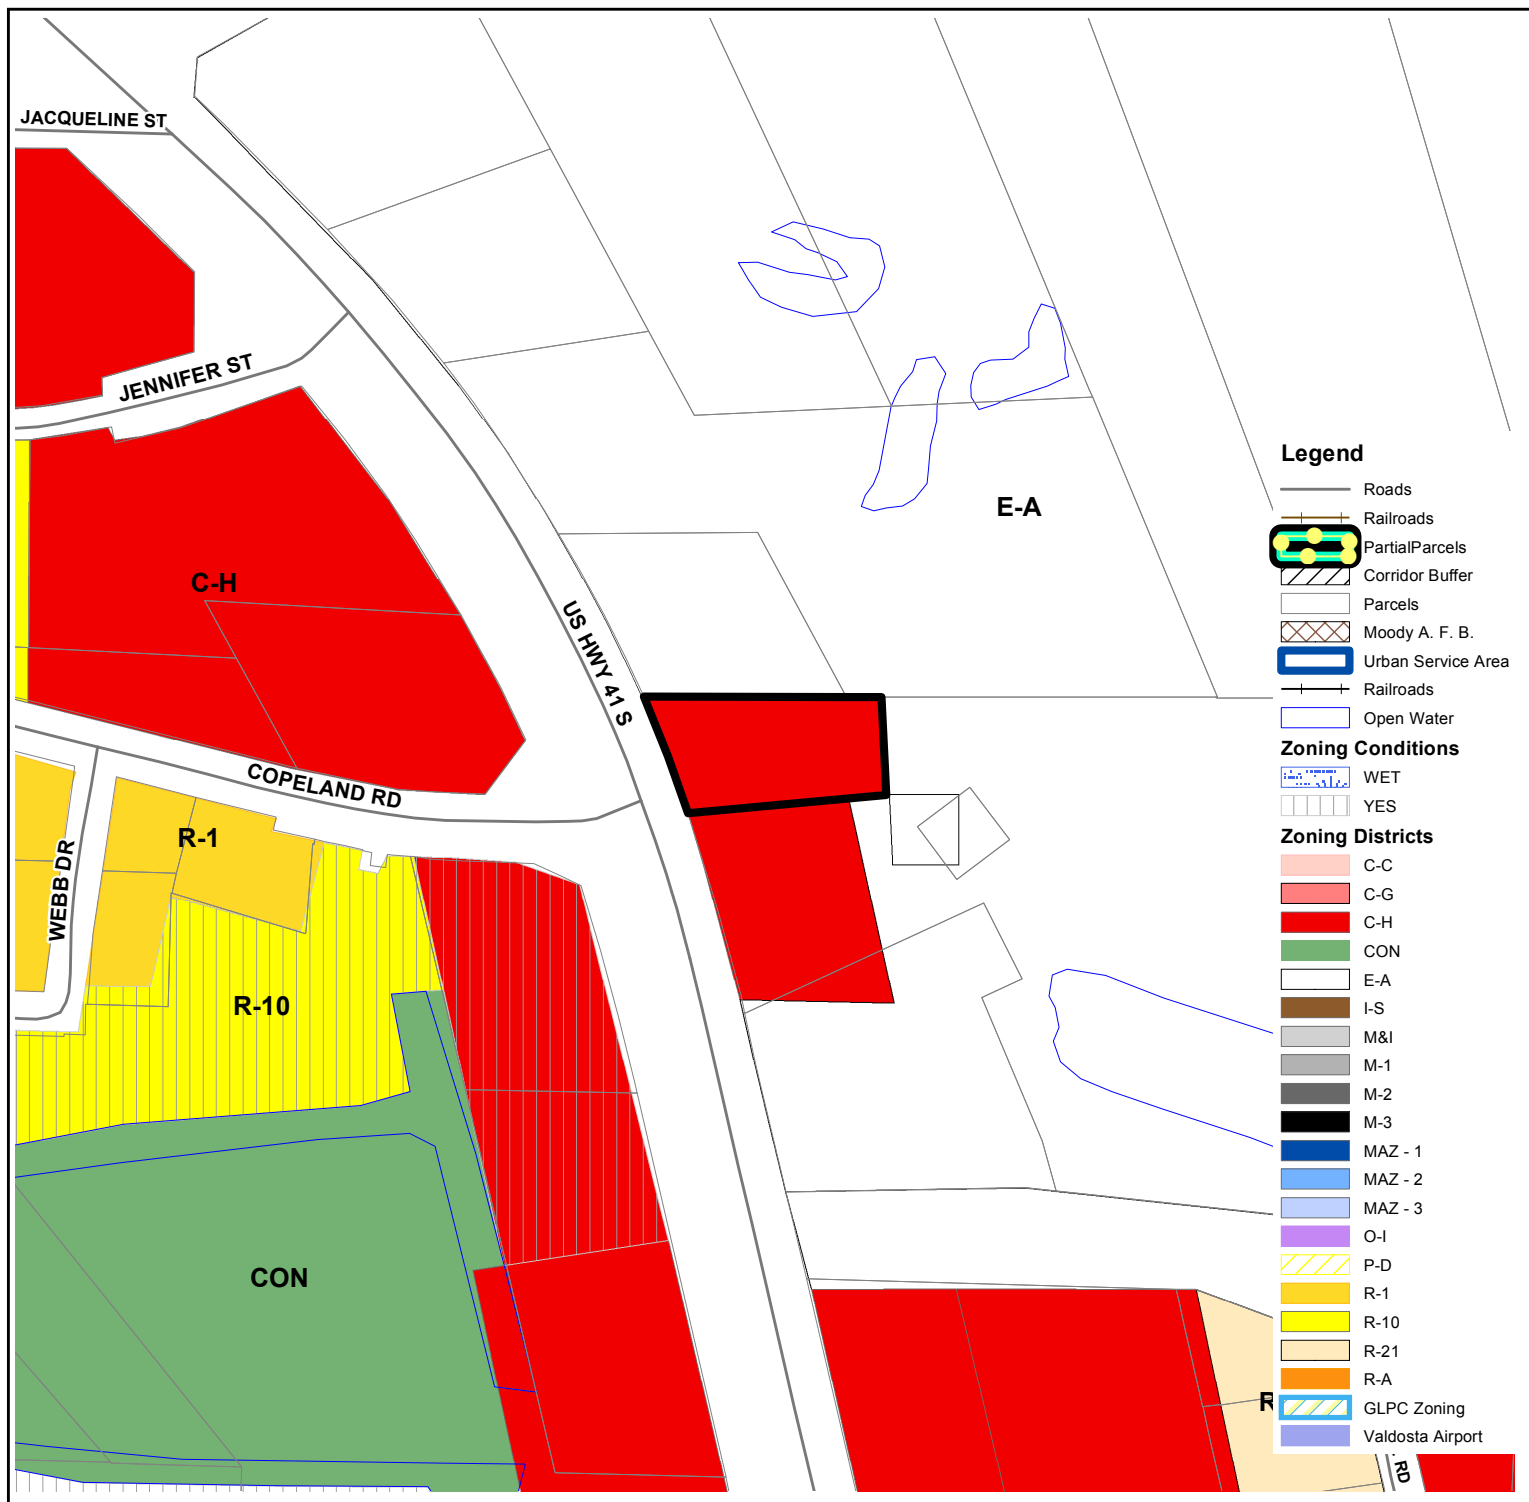

VAR-2018-12

Zoning Location Map

RAMOS Variance Request

0

Feet
1,000

Visit VALOR on the web at: WWW.VALORGIS.COM

© 2008