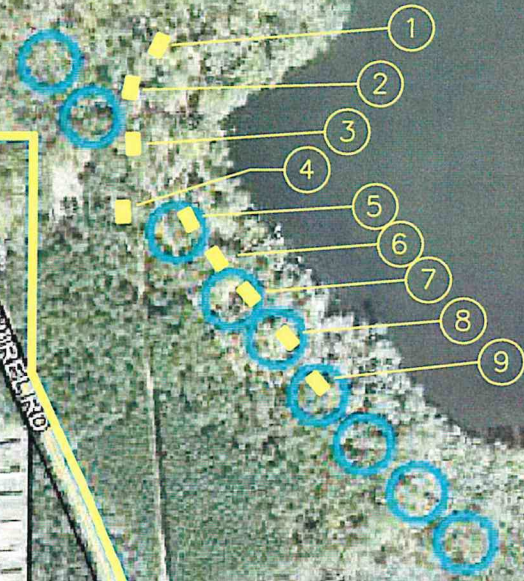

ARROWLEAF DR

GARROLL DR

LOCH LAUREL ROAD

105 CH LAUREL RD

DASHER ROAD

DASHER RD

BROWN RD

POLEY-BAY RD

LOCH LAUREL CLUB, INC.

SCALE: 1"=60'

04/04/2017