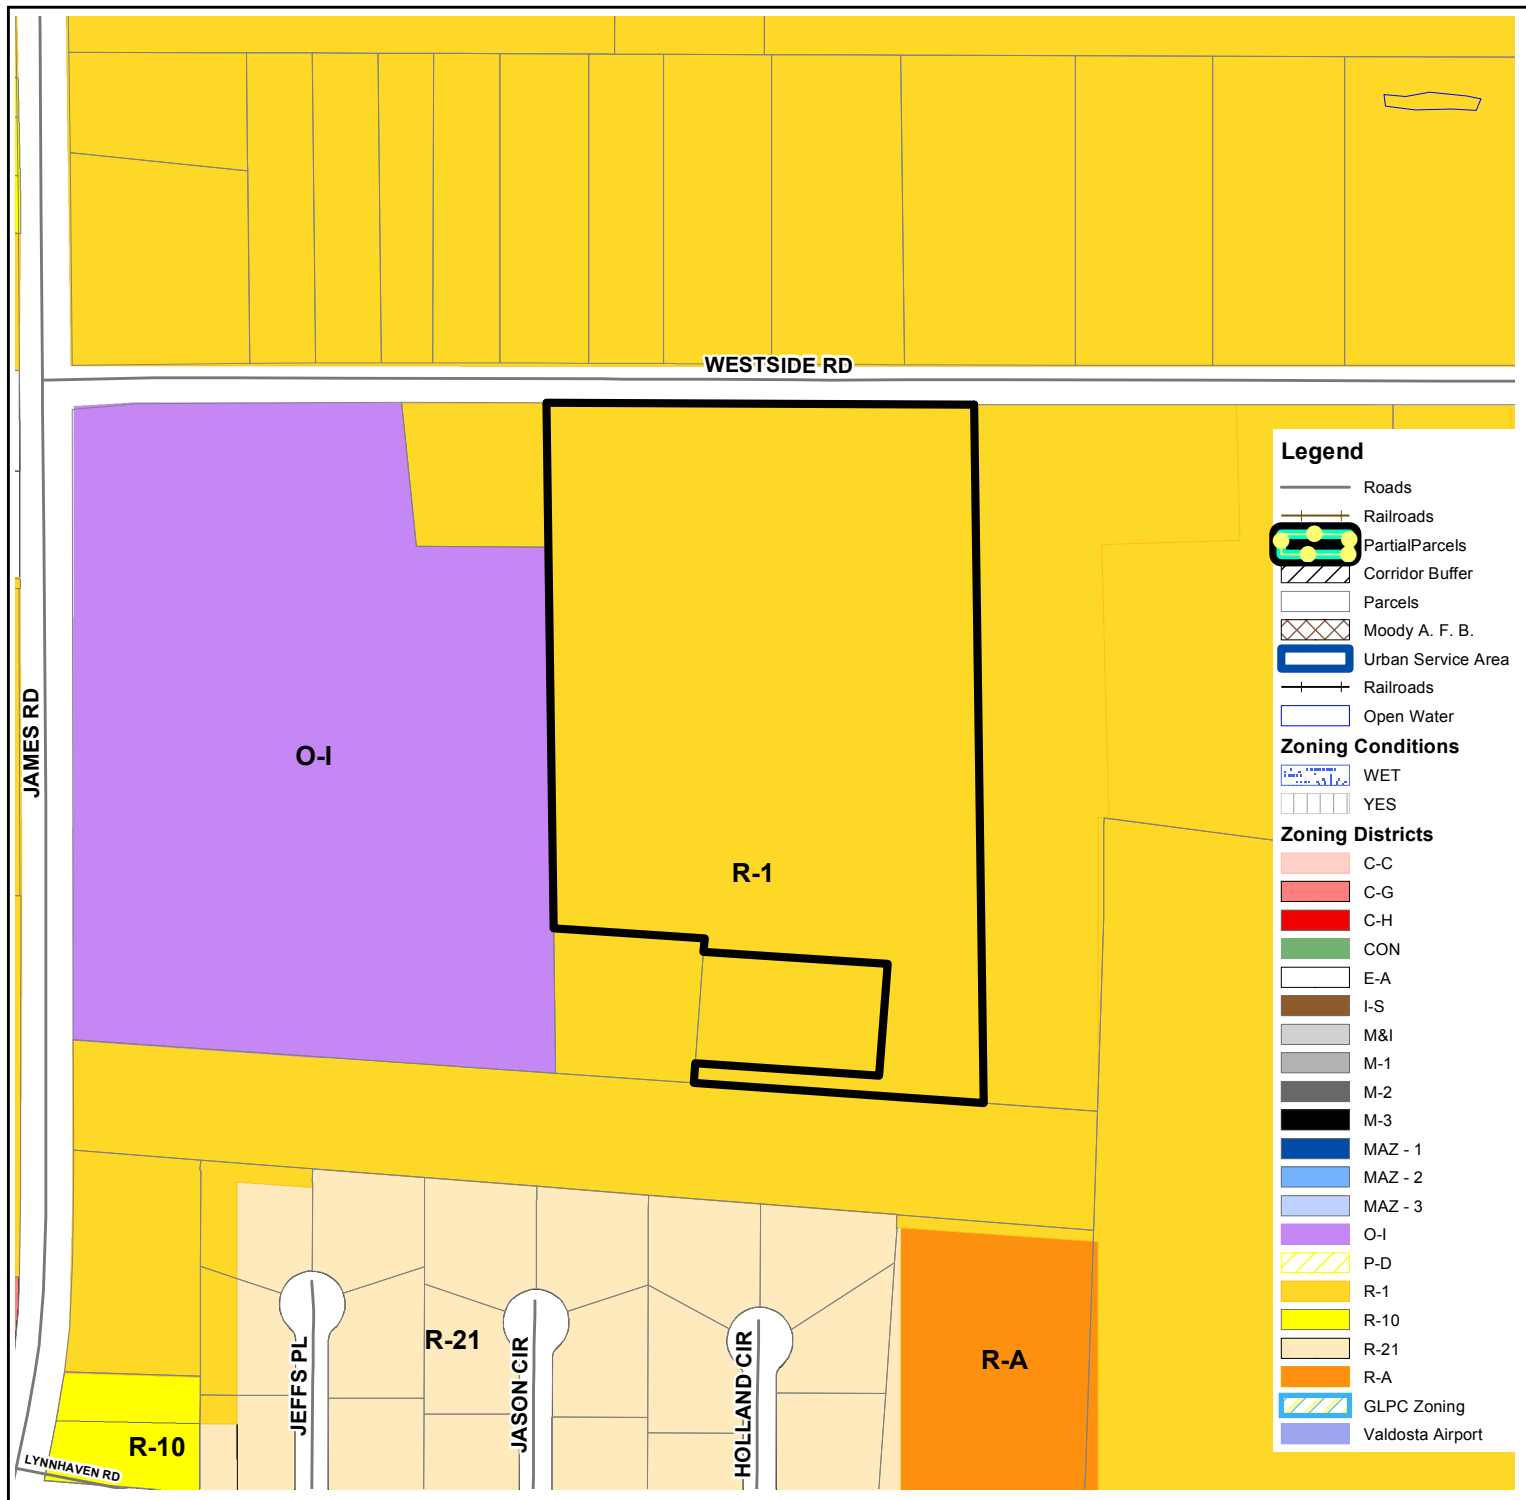

VAR-2018-09

Zoning Location Map

INDO AMERICAN CULTURAL SOCIETY OF SOUTH GEORGIA Variance Request

0

Feet
1,000