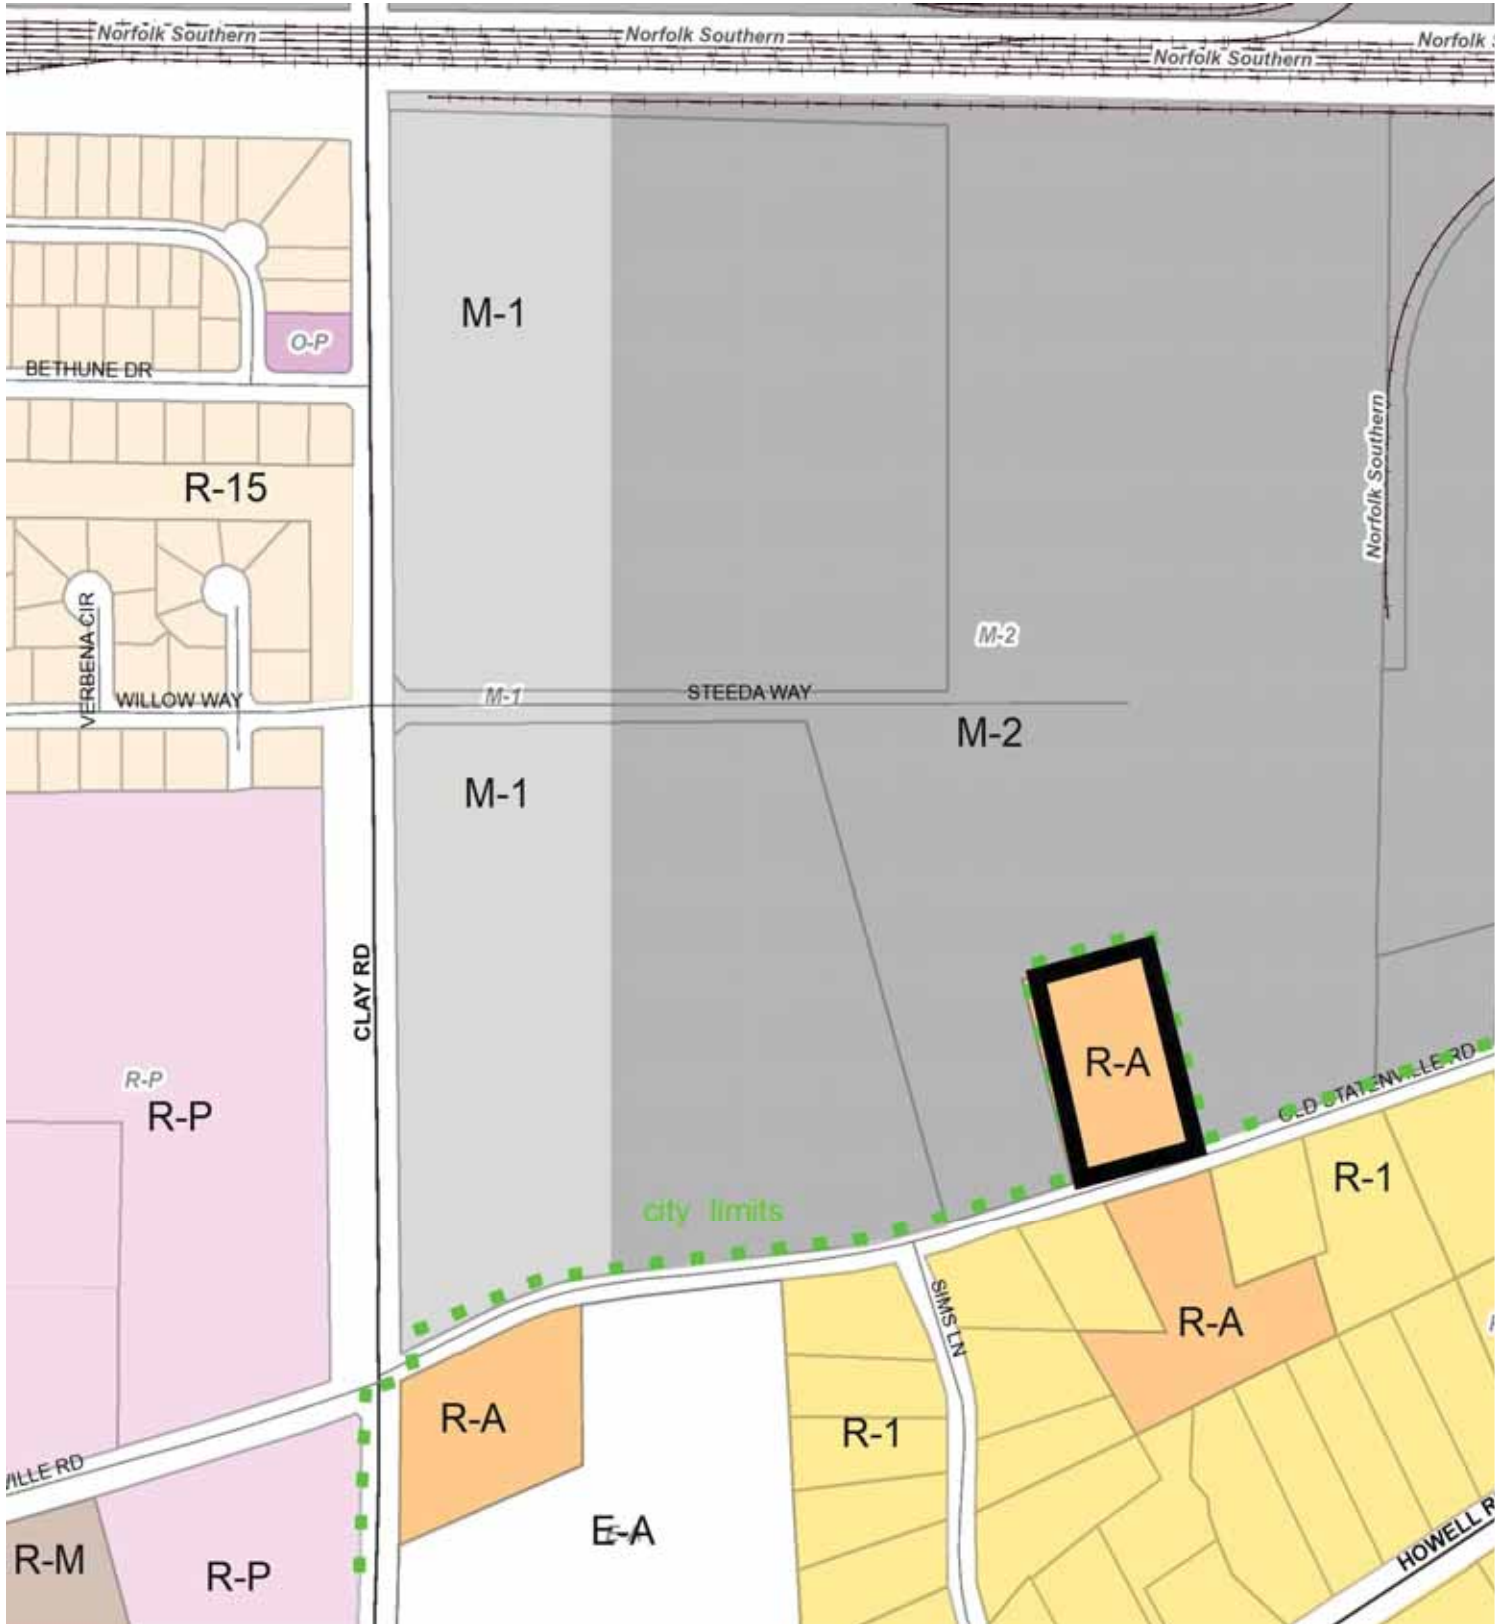

VA-2024-19 & VA-2024-20 Zoning Location Map

V-LC Development Authority
Rezoning & Annexation Requests

1311 Old Statenville Road
Tax Map # 0160C Parcel # 001

Current Zoning = R-A (county)

** Map NOT to scale Map Data Source: VALOR GIS October 2024

Attachment: VA-2024-20 City Council attachments (3857 : Gipc Va-2024-20)