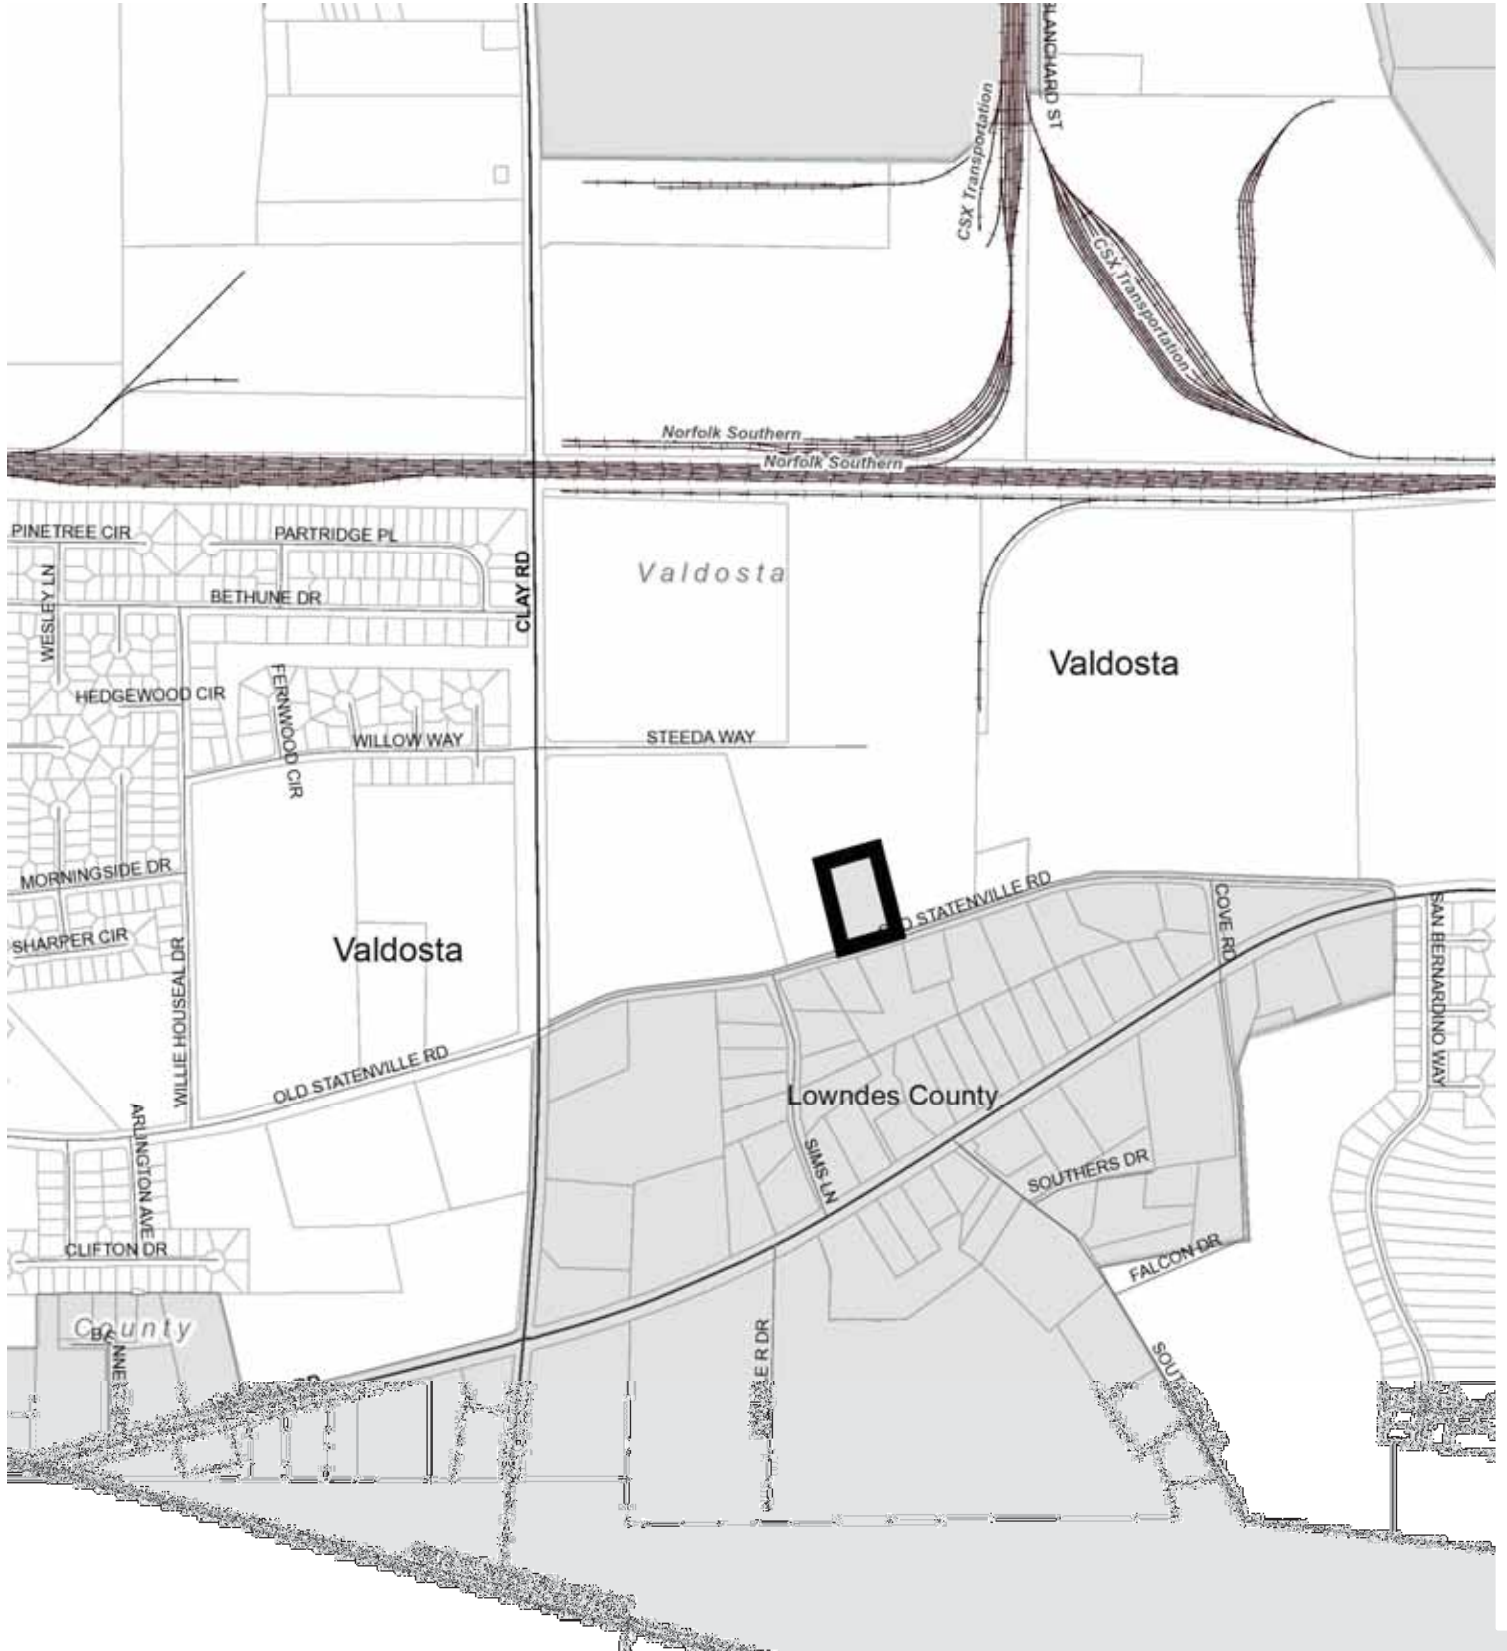

VA-2024-19 & VA-2024-20 City Limits Map

V-LC Development Authority
Rezoning & Annexation Requests

1311 Old Statenville Road
Tax Map # 0160C Parcel # 001

City Limits Reference Location

** Map NOT to scale Map Data Source: VALOR GIS October 2024

Attachment: VA-2024-20 City Council attachments (3857 : Gipc Va-2024-20)