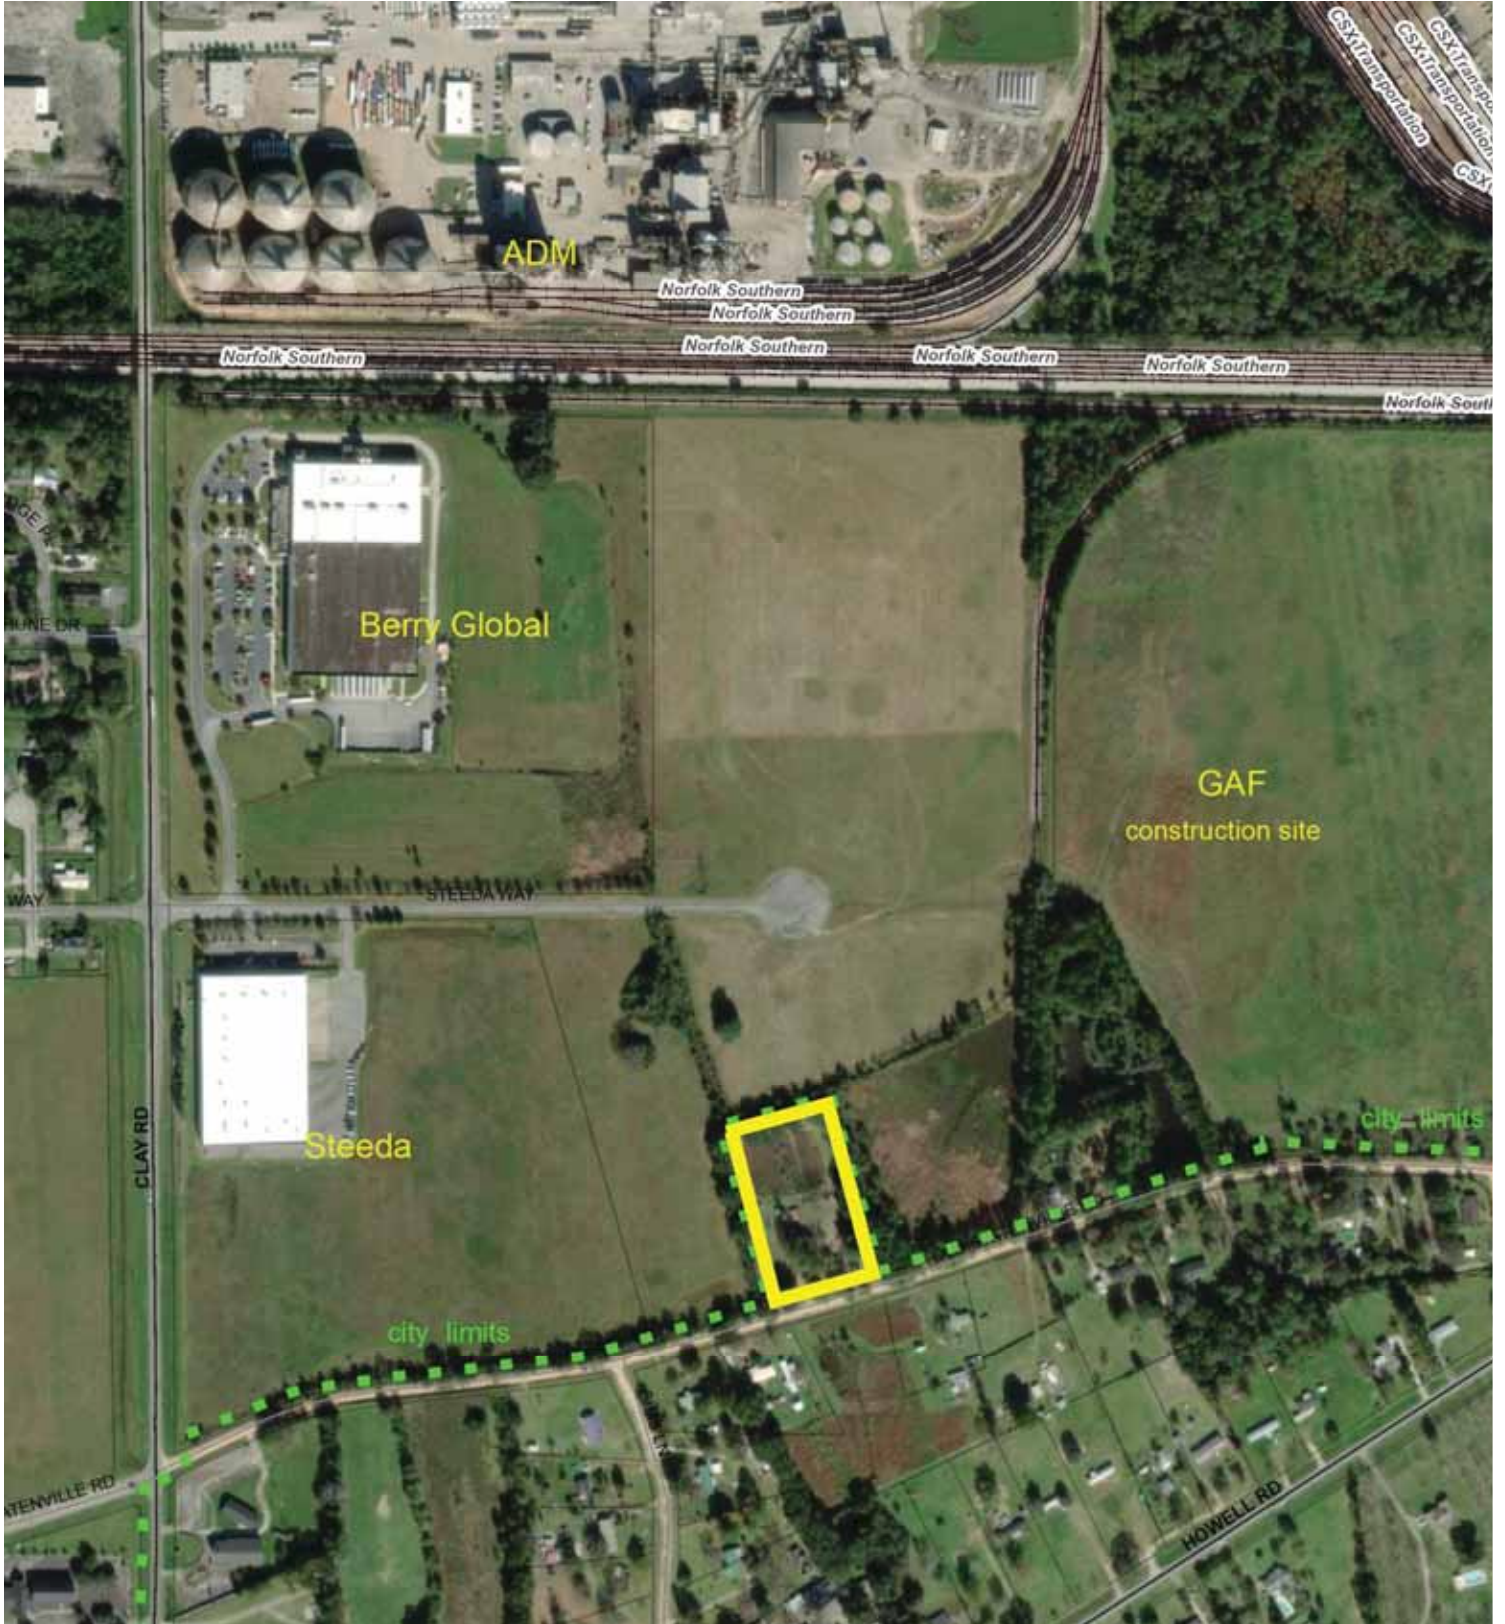

# VA-2024-19 & VA-2024-20 Aerial Location Map

V-LC Development Authority  
Rezoning & Annexation Requests

1311 Old Statenville Road  
Tax Map # 0160C Parcel # 001

Aerial Imagery ~ 2022

\*\* Map NOT to scale Map Data Source: VALOR GIS October 2024

Attachment: VA-2024-19 City Council attachments (3856 : Glpc Va-2024-19)