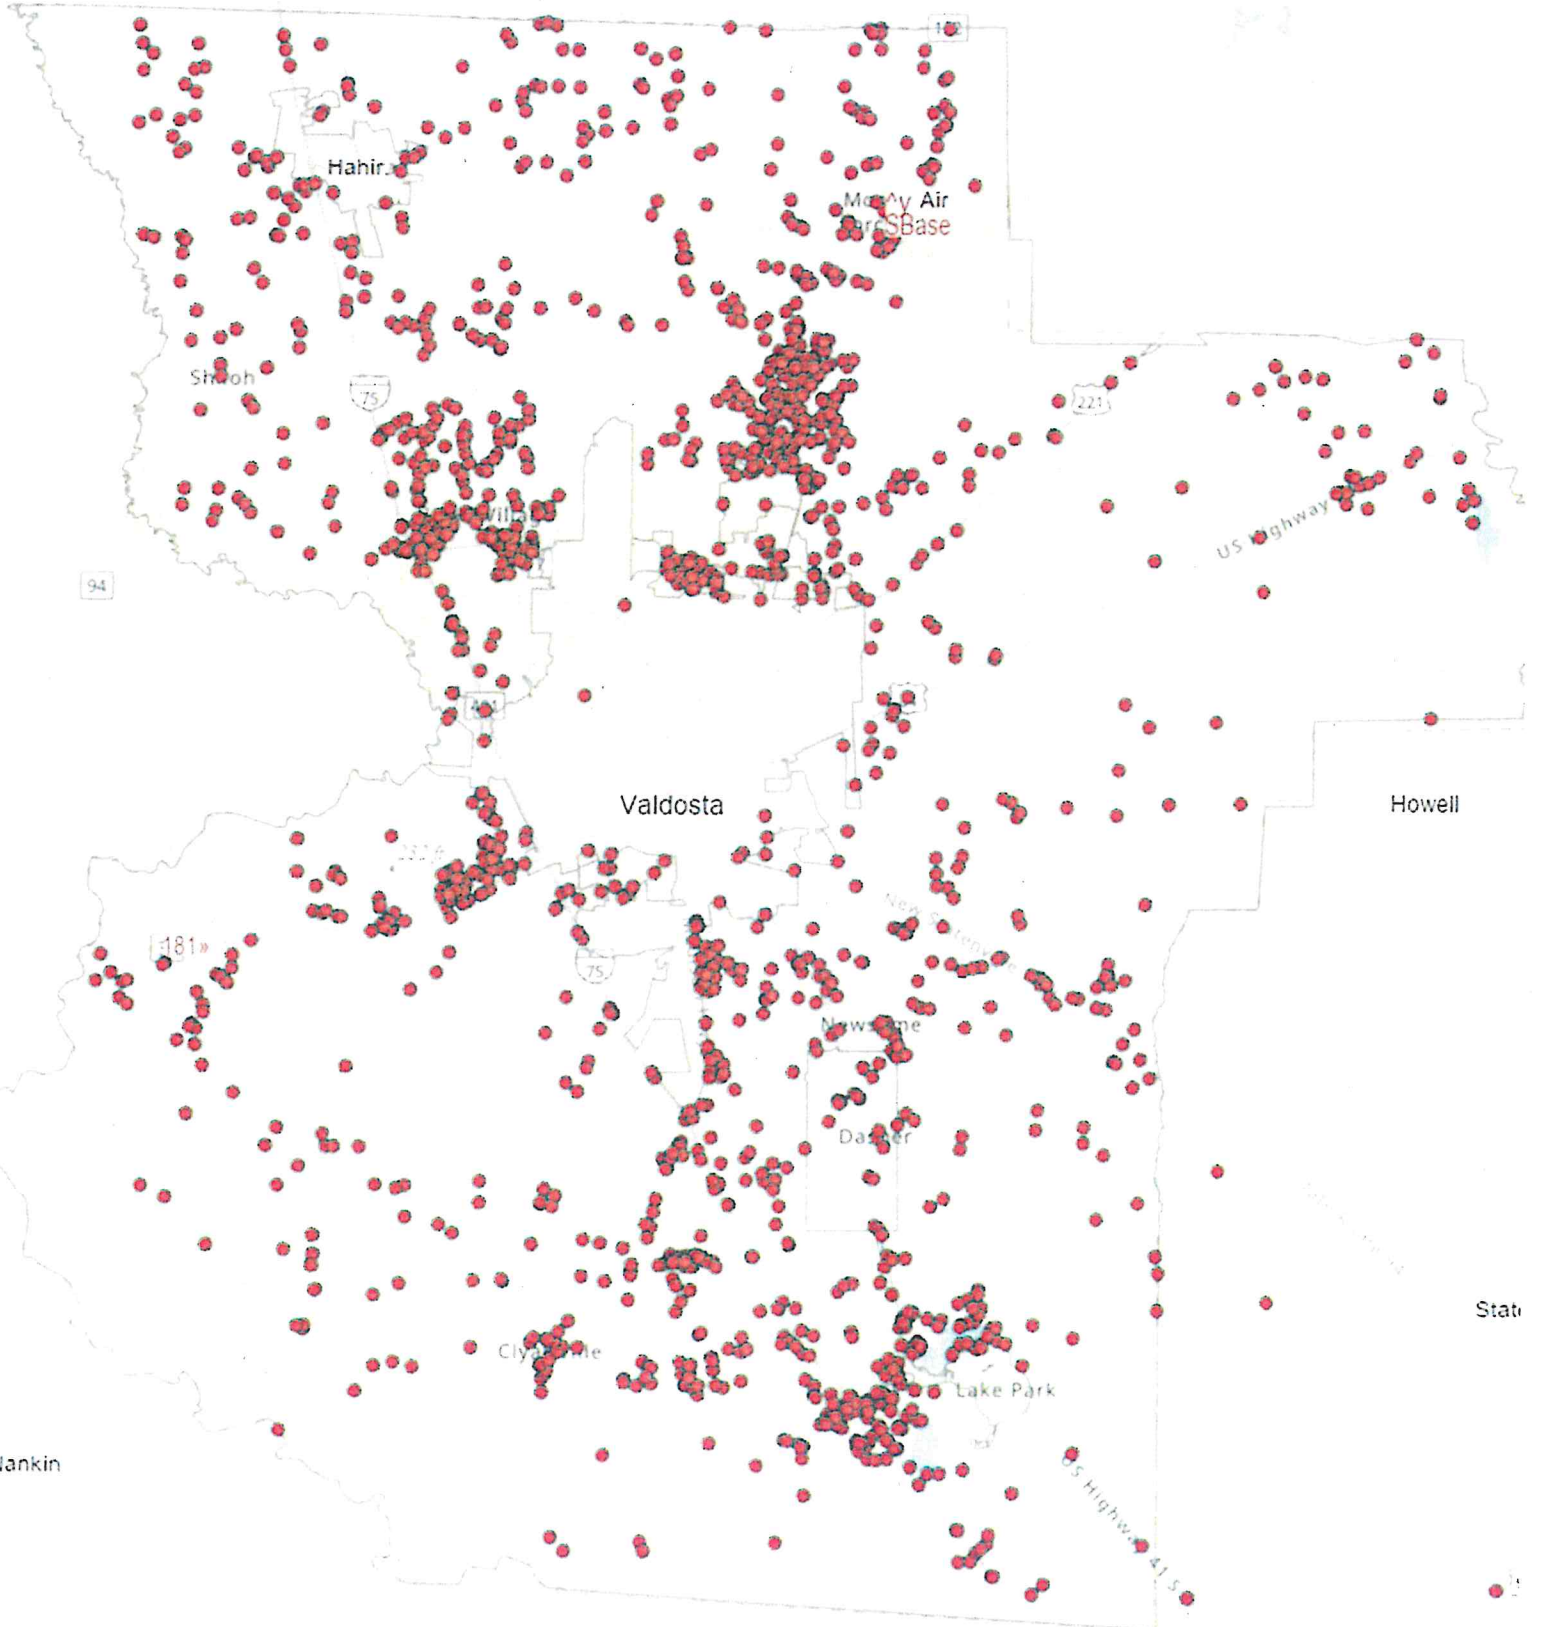

LCFR Fire Incidents

37

Ray City

Lakeland

Nankin

State