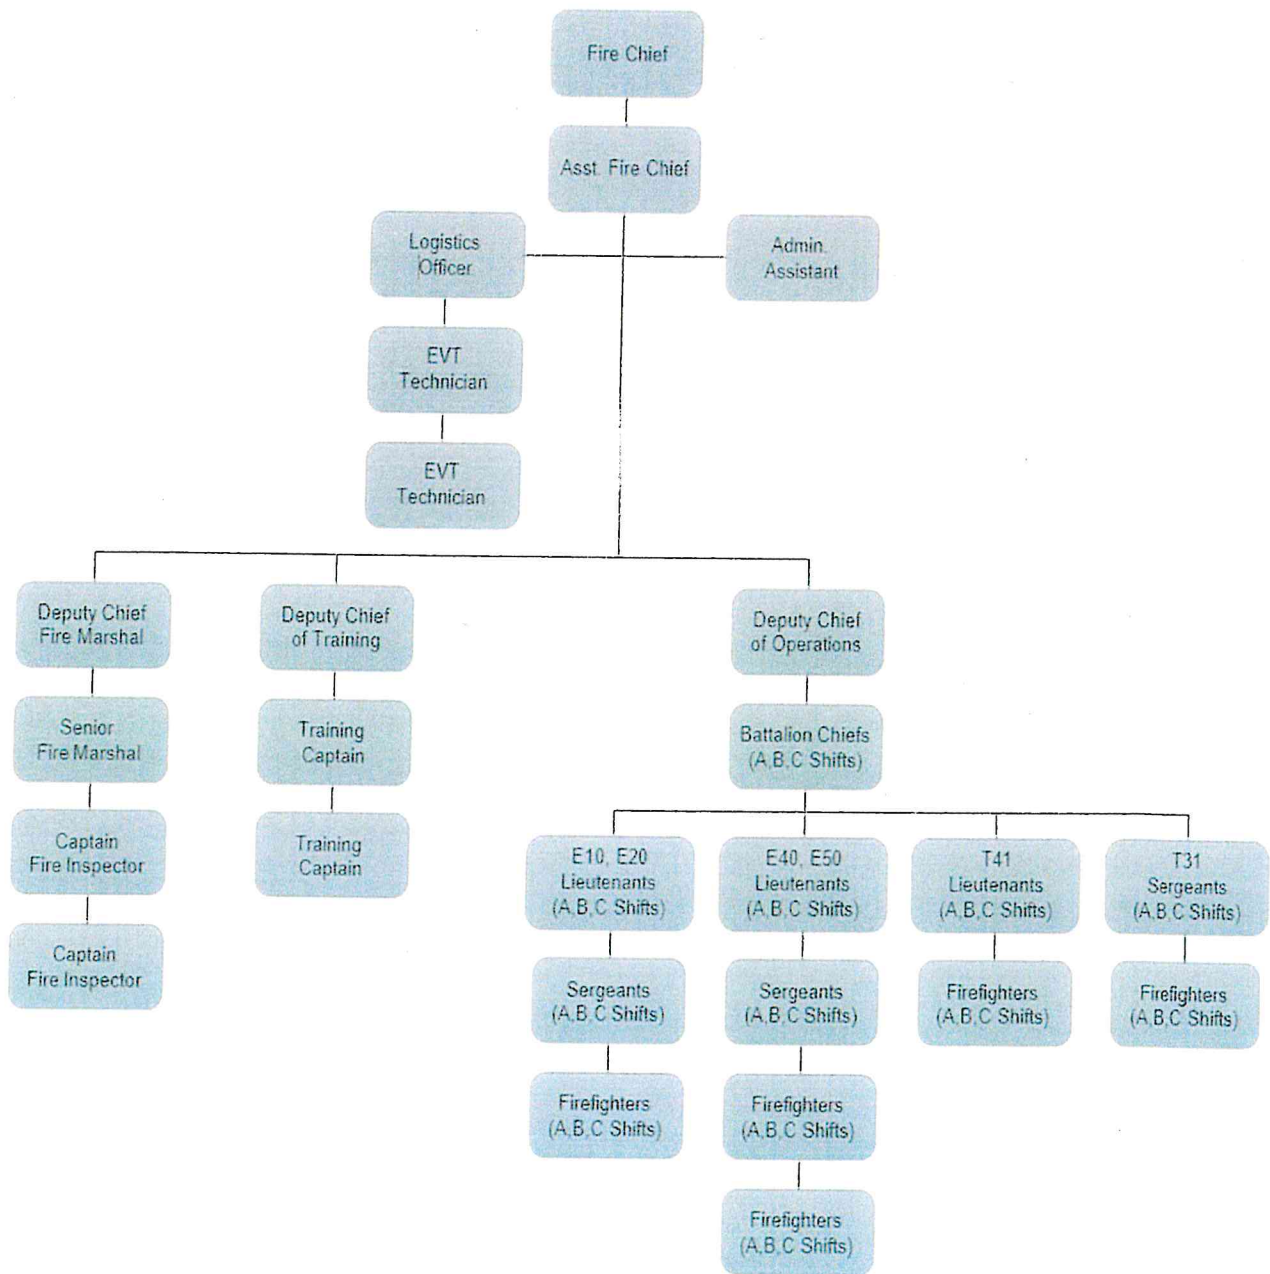

Lowndes County Fire Rescue Flow Chart

Mission

Lowndes County Fire Rescue will always provide protection of life, property and the environment from the effects of fires, medical emergencies and hazards. We will maintain a constant state of readiness to respond to all requests for services in a timely manner.

Values

Members of Lowndes County Fire Rescue, through our commitment to innovation, service and excellence, will always strive to be leaders in fire and life safety services and be the model of a successful all hazard department.