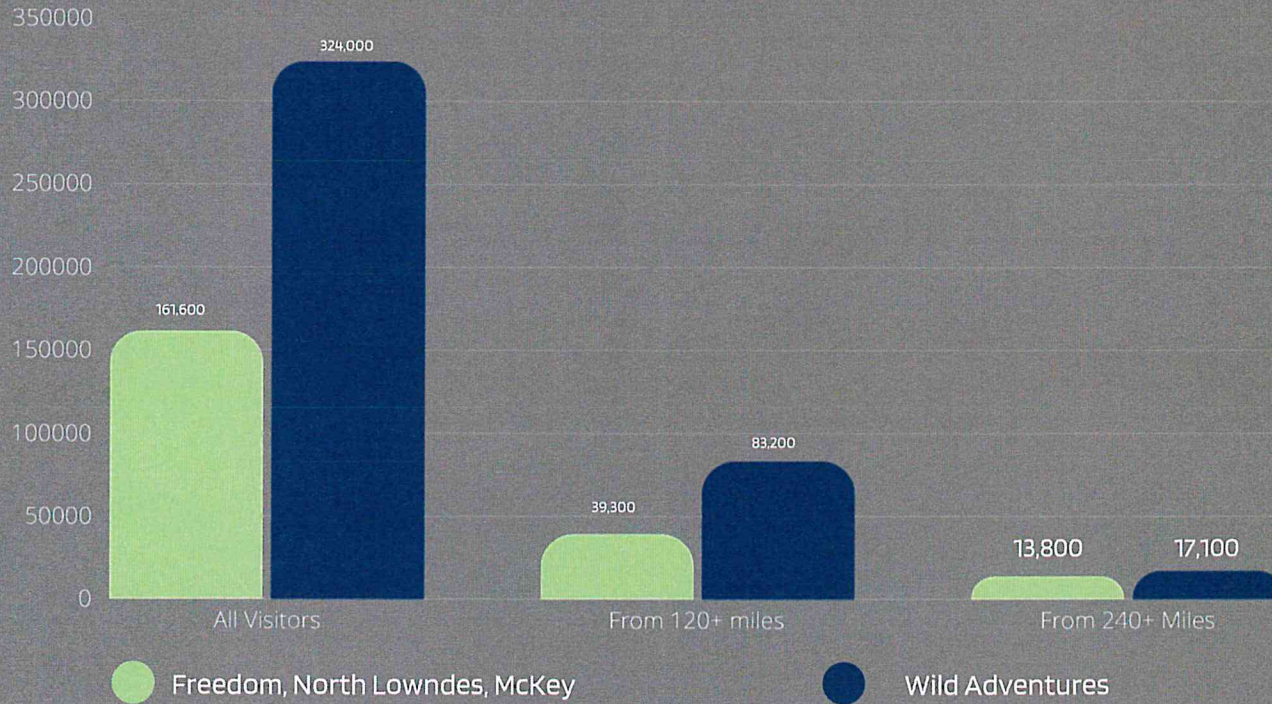

Comparing Stats

ANNUAL VISITORS

Wild Adventures is the widely accepted tourism leader in our community. While they do bring in an impressive amount of visitors, our numbers are comparable to theirs for guests whose home is 240+ miles away and who are virtually guaranteed to spend the night in Valdosta/Lowndes County.