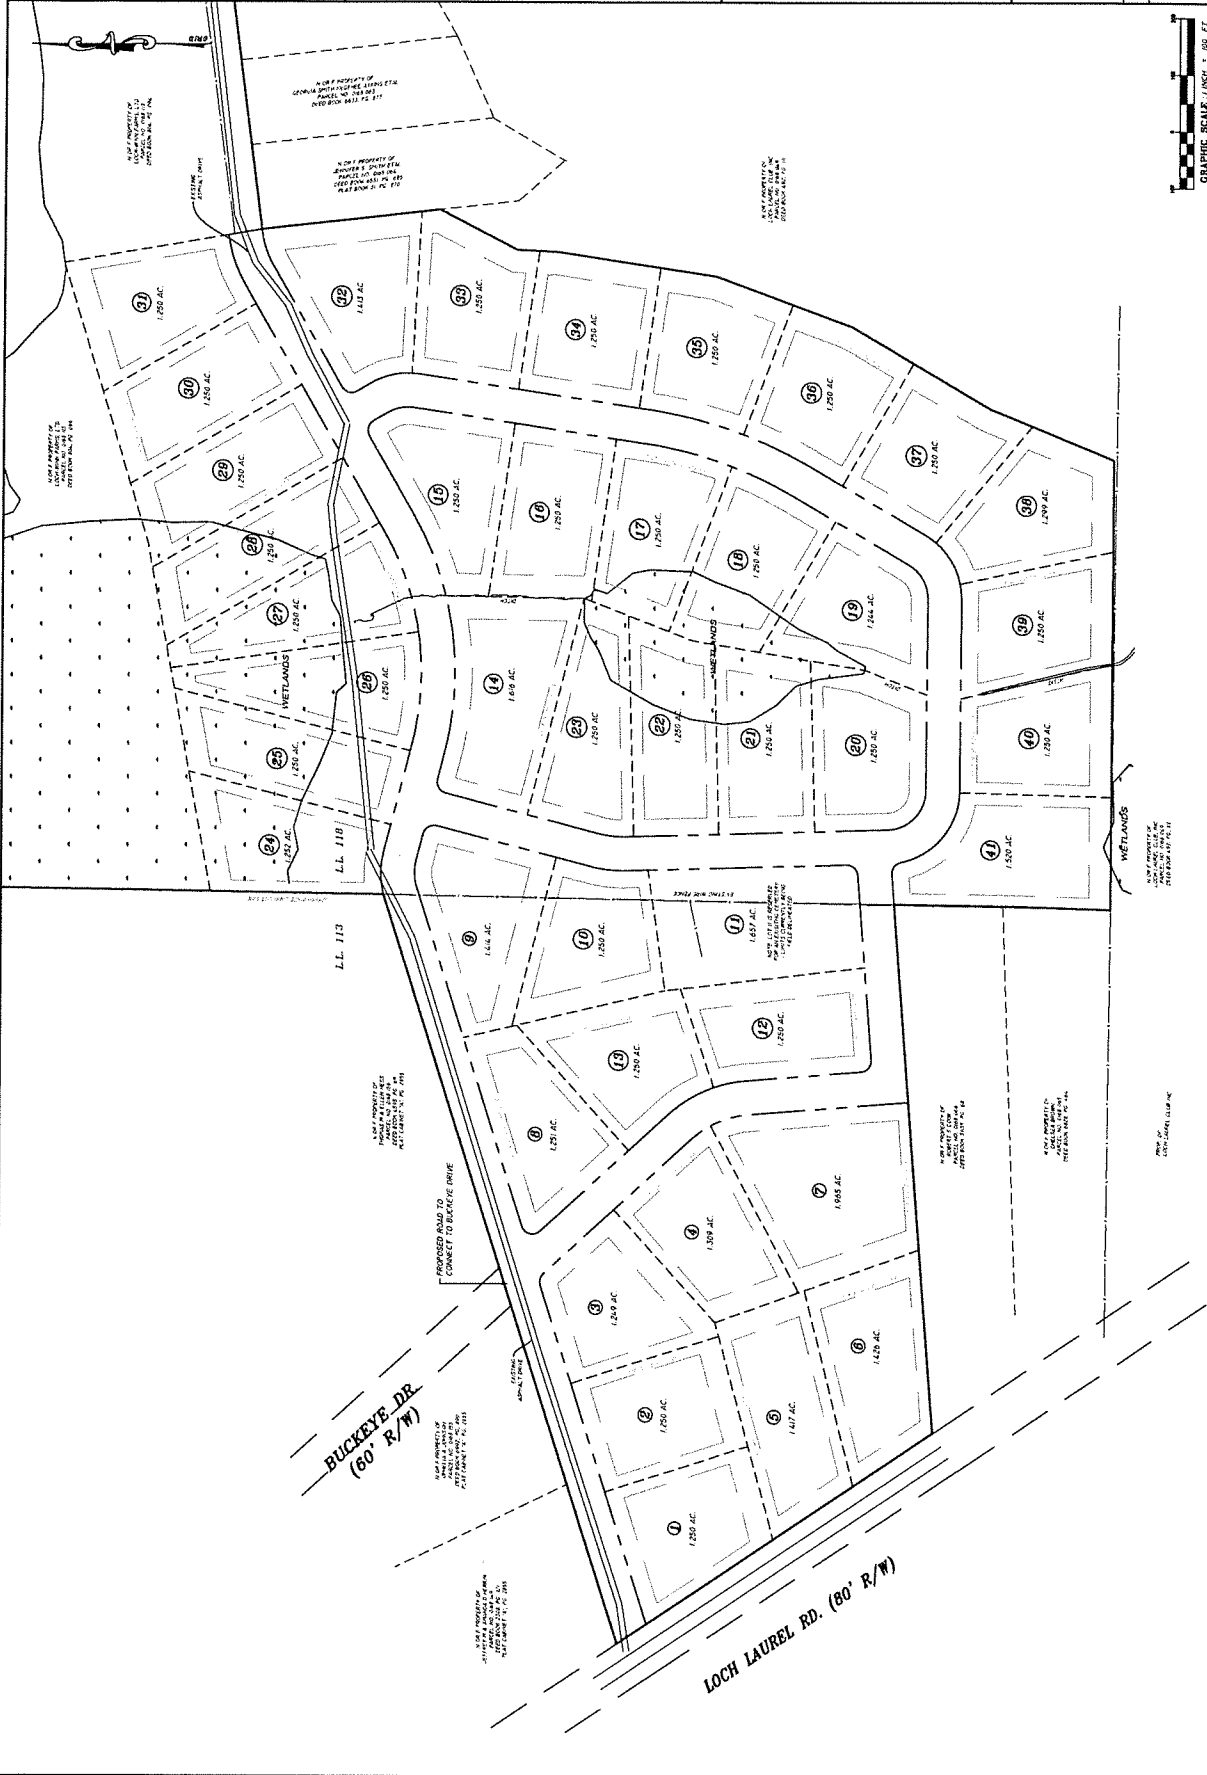

WORK ORDER: 6145
SHEET
1 OF 1

**BUCKEYE DR.
(80' R/W)**

LOCH LAUREL RD. (80' R/W)

L.L. 113

L.L. 118

CONVEYED TO THE
COUNTY OF BUCKEYE DRIVE

CONVEYED TO THE
COUNTY OF BUCKEYE DRIVE

CONVEYED TO THE
COUNTY OF BUCKEYE DRIVE