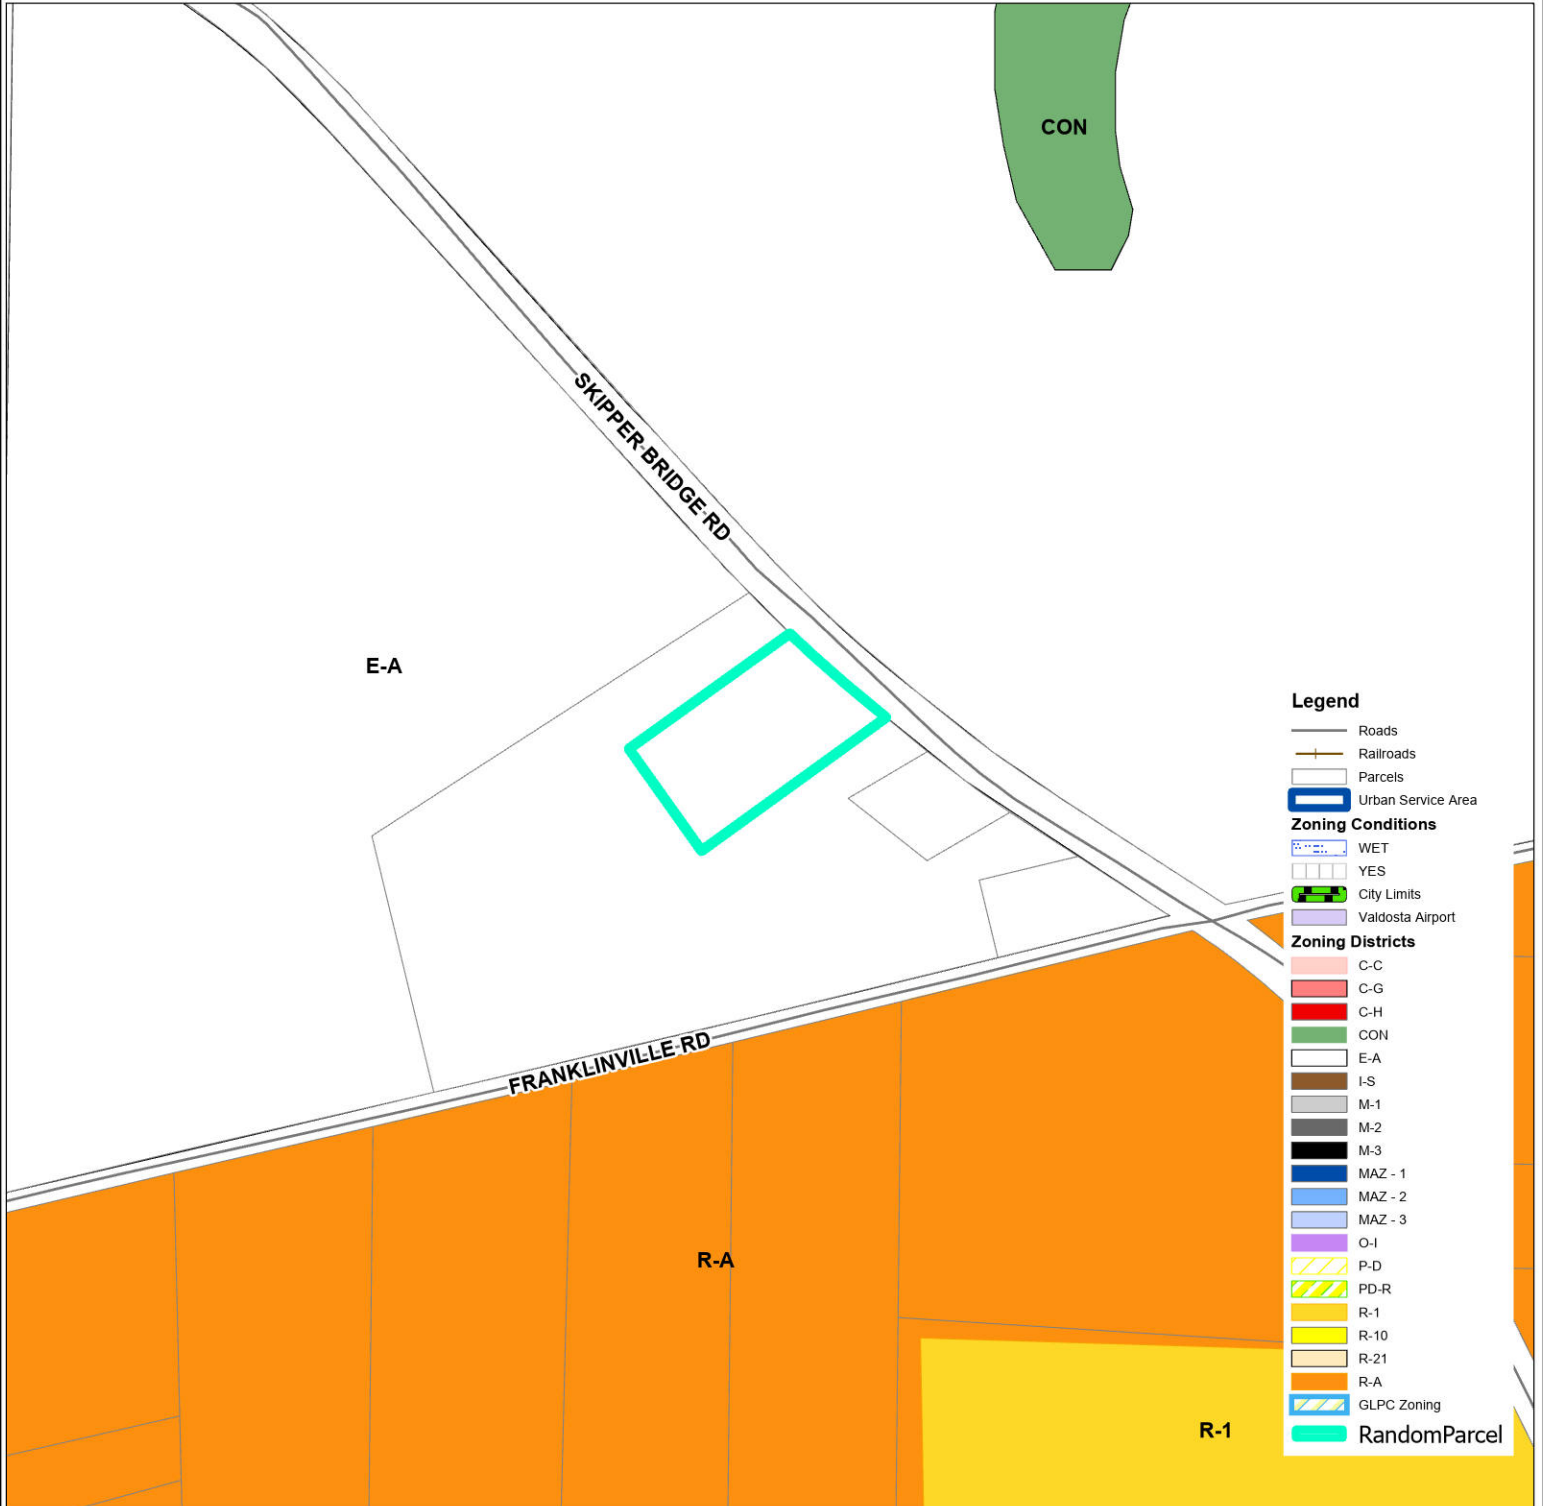

REZ-2024-07

Zoning Location Map

Hester Property
Rezoning Request

CURRENT ZONING: E-A
PROPOSED ZONING: R-A

Legend

- Roads
- Railroads
- Parcels
- Urban Service Area
- Zoning Conditions**
- WET
- YES
- City Limits
- Valdosta Airport
- Zoning Districts**
- C-C
- C-G
- C-H
- CON
- E-A
- I-S
- M-1
- M-2
- M-3
- MAZ - 1
- MAZ - 2
- MAZ - 3
- O-I
- P-D
- PD-R
- R-1
- R-10
- R-21
- R-A
- GLPC Zoning
- RandomParcel