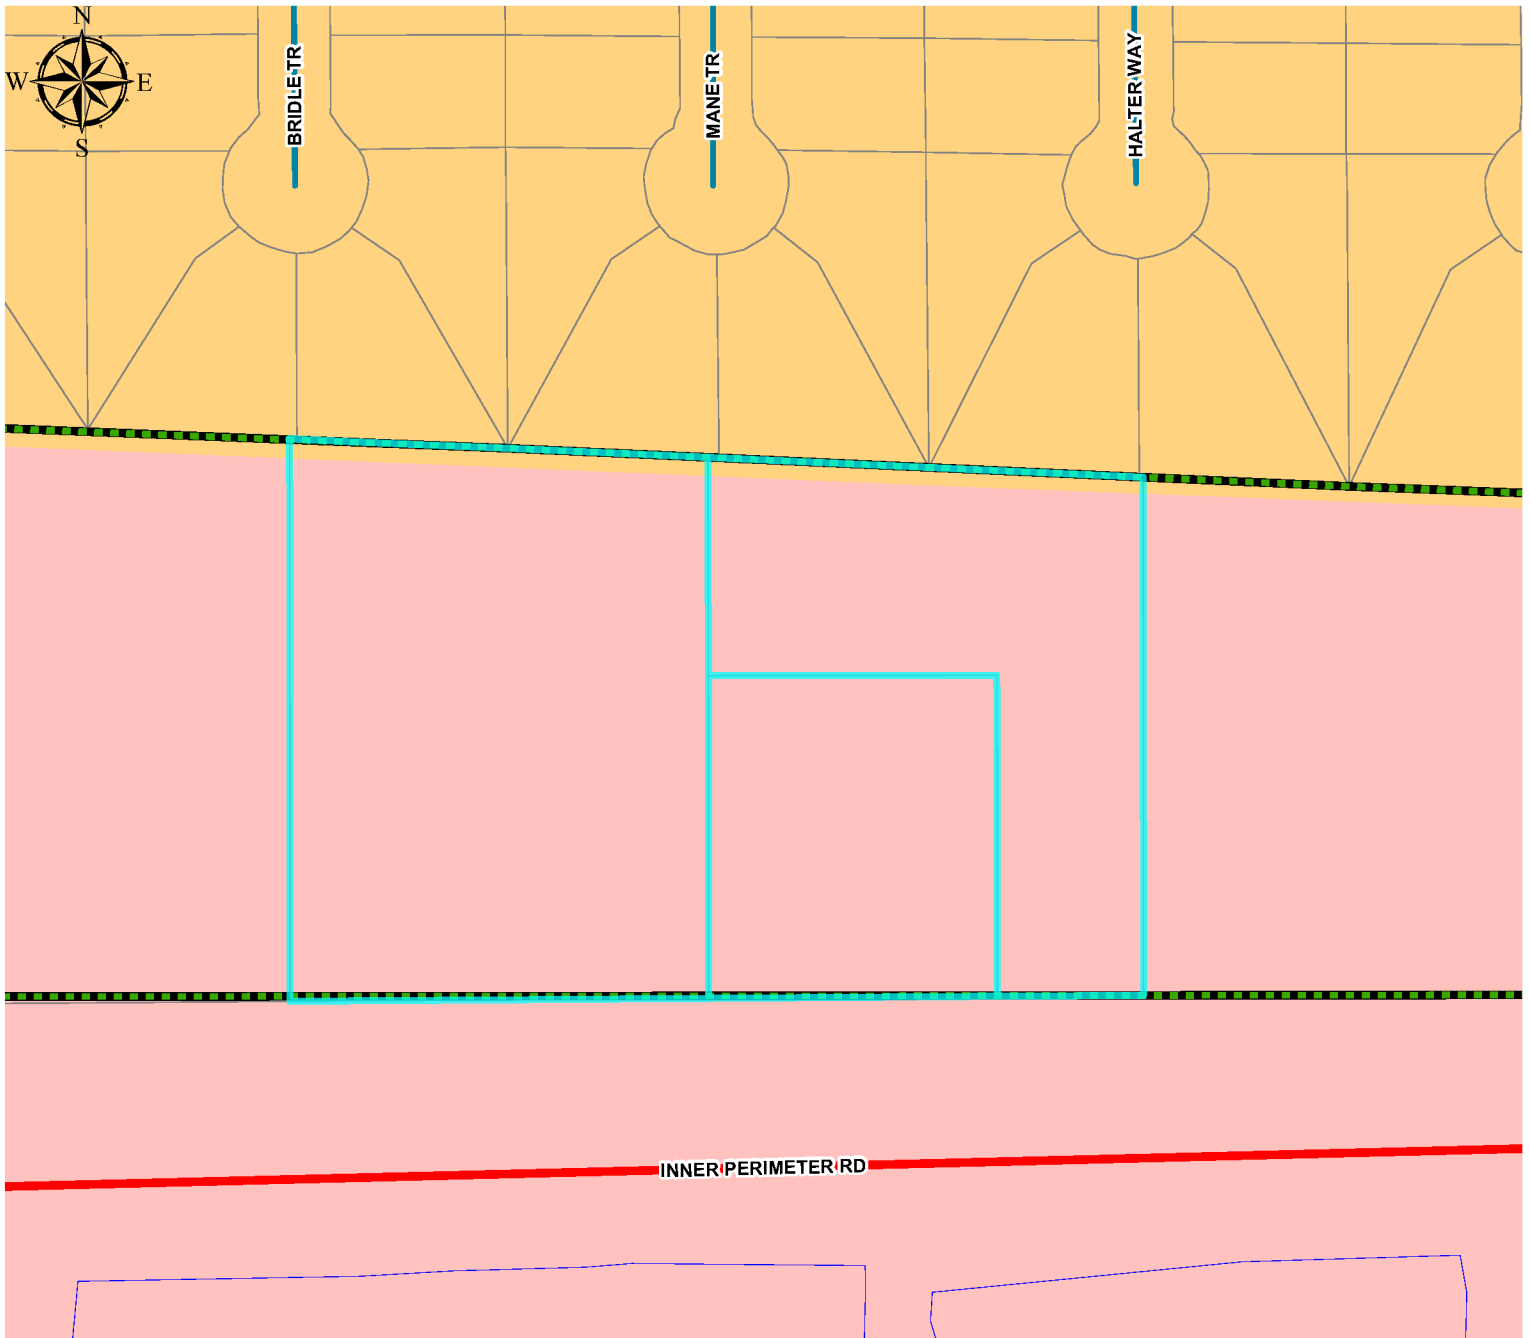

## U-Haul Valdosta Rezoning Request

### Roads

### Legend

- Institutional Activity Center
- Linear Greenspace/Trails
- Mill Town
- Moody Activity Zone
- Neighborhood Activity Center
- Park/Recreation/Conservation
- Public / Institutional
- Regional Activity Center
- Remerton Neighborhood Village
- Rural Activity Center
- Rural Residential
- Suburban Area
- Transitional Neighborhood
- Transportation/Communication/Utilities