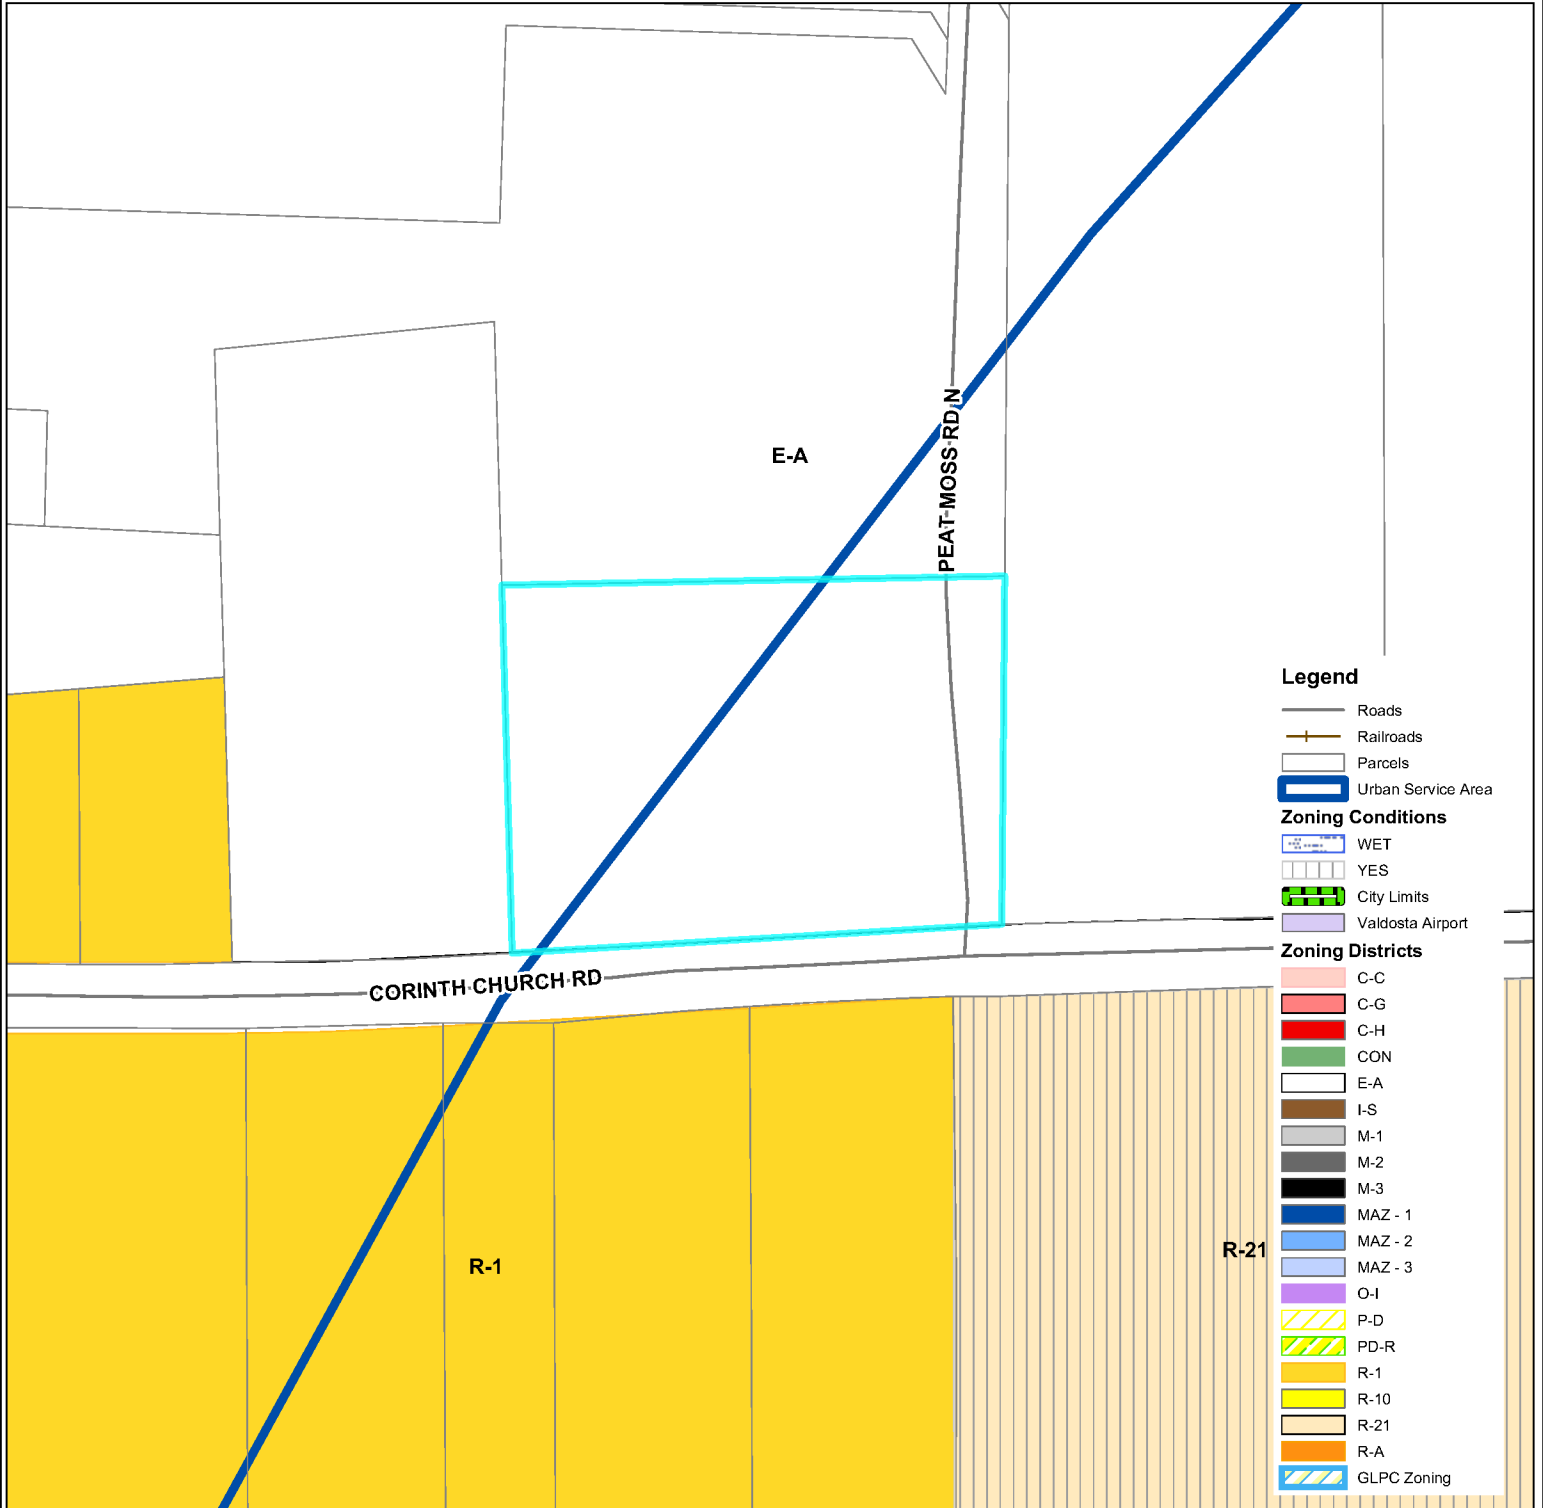

REZ-2024-14

Zoning Location Map

Erik Little
Rezoning Request

CURRENT ZONING: E-A
PROPOSED ZONING: R-1

Legend

- Roads
- Railroads
- Parcels
- Urban Service Area
- Zoning Conditions**
 - WET
 - YES
 - City Limits
 - Valdosta Airport
- Zoning Districts**
 - C-C
 - C-G
 - C-H
 - CON
 - E-A
 - I-S
 - M-1
 - M-2
 - M-3
 - MAZ - 1
 - MAZ - 2
 - MAZ - 3
 - O-I
 - P-D
 - PD-R
 - R-1
 - R-10
 - R-21
 - R-A
 - GLPC Zoning