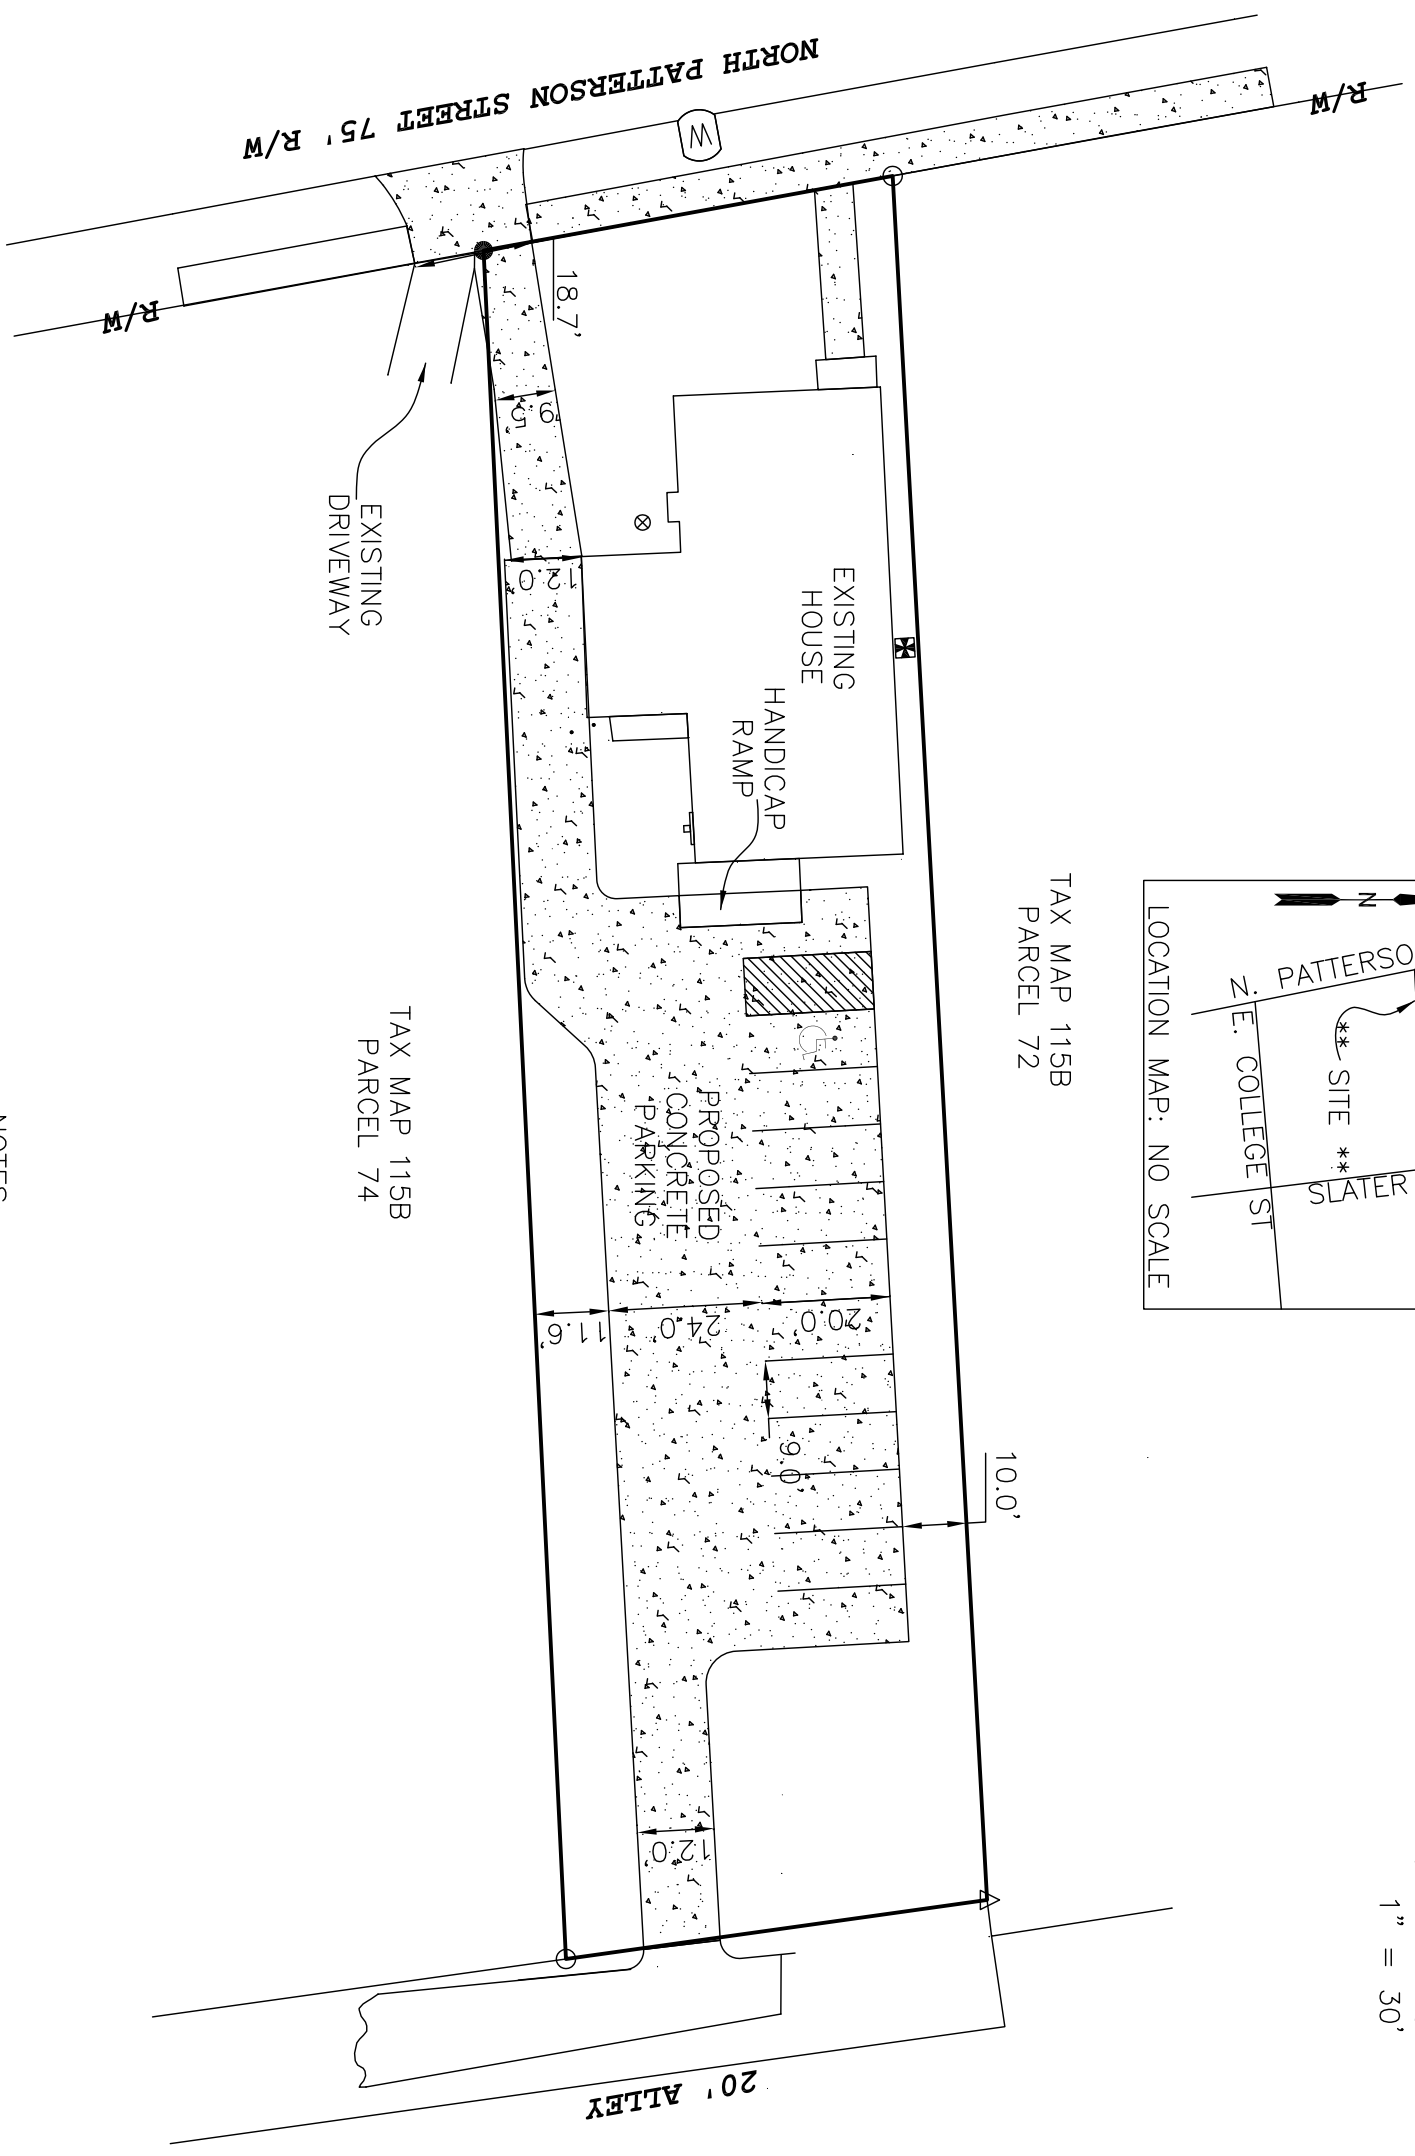

CONCEPTUAL
SITE PLAN FOR:
LAWRENCE THOMAS

LOCATED IN LAND LOT 60
 OF THE 11TH LAND DISTRICT
 OF THE CITY OF VALDOSTA, GEORGIA.

- NOTES:**
- 1: THE CURRENT ZONING ON THIS PROPERTY IS R-6 ZONING IN THE CITY OF VALDOSTA.
 - 2: THE PROPOSED ZONING ON THIS PROPERTY IS O-P ZONING IN THE CITY OF VALDOSTA.
 - 3: PARKING SPACES REQUIRED = 8 SPACES
 PARKING SPACES PROVIDED = 11 SPACES