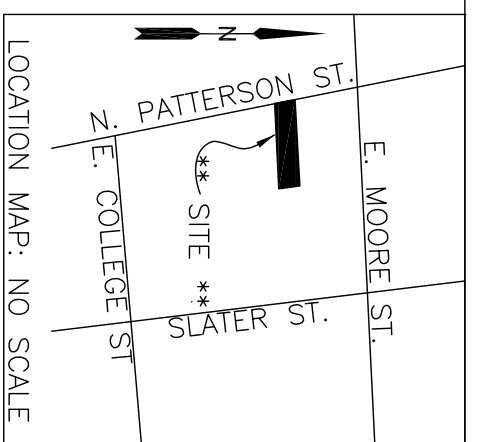

CONCEPTUAL
SITE PLAN FOR:
LAWRENCE THOMAS

LOCATED IN LAND LOT 60
 OF THE 11TH LAND DISTRICT
 OF THE CITY OF VALDOSTA, GEORGIA.

- NOTES:**
- 1: THE CURRENT ZONING ON THIS PROPERTY IS R-6 ZONING IN THE CITY OF VALDOSTA.
 - 2: THE PROPOSED ZONING ON THIS PROPERTY IS O-P ZONING IN THE CITY OF VALDOSTA.
 - 3: PARKING SPACES REQUIRED = 8 SPACES
 PARKING SPACES PROVIDED = 11 SPACES