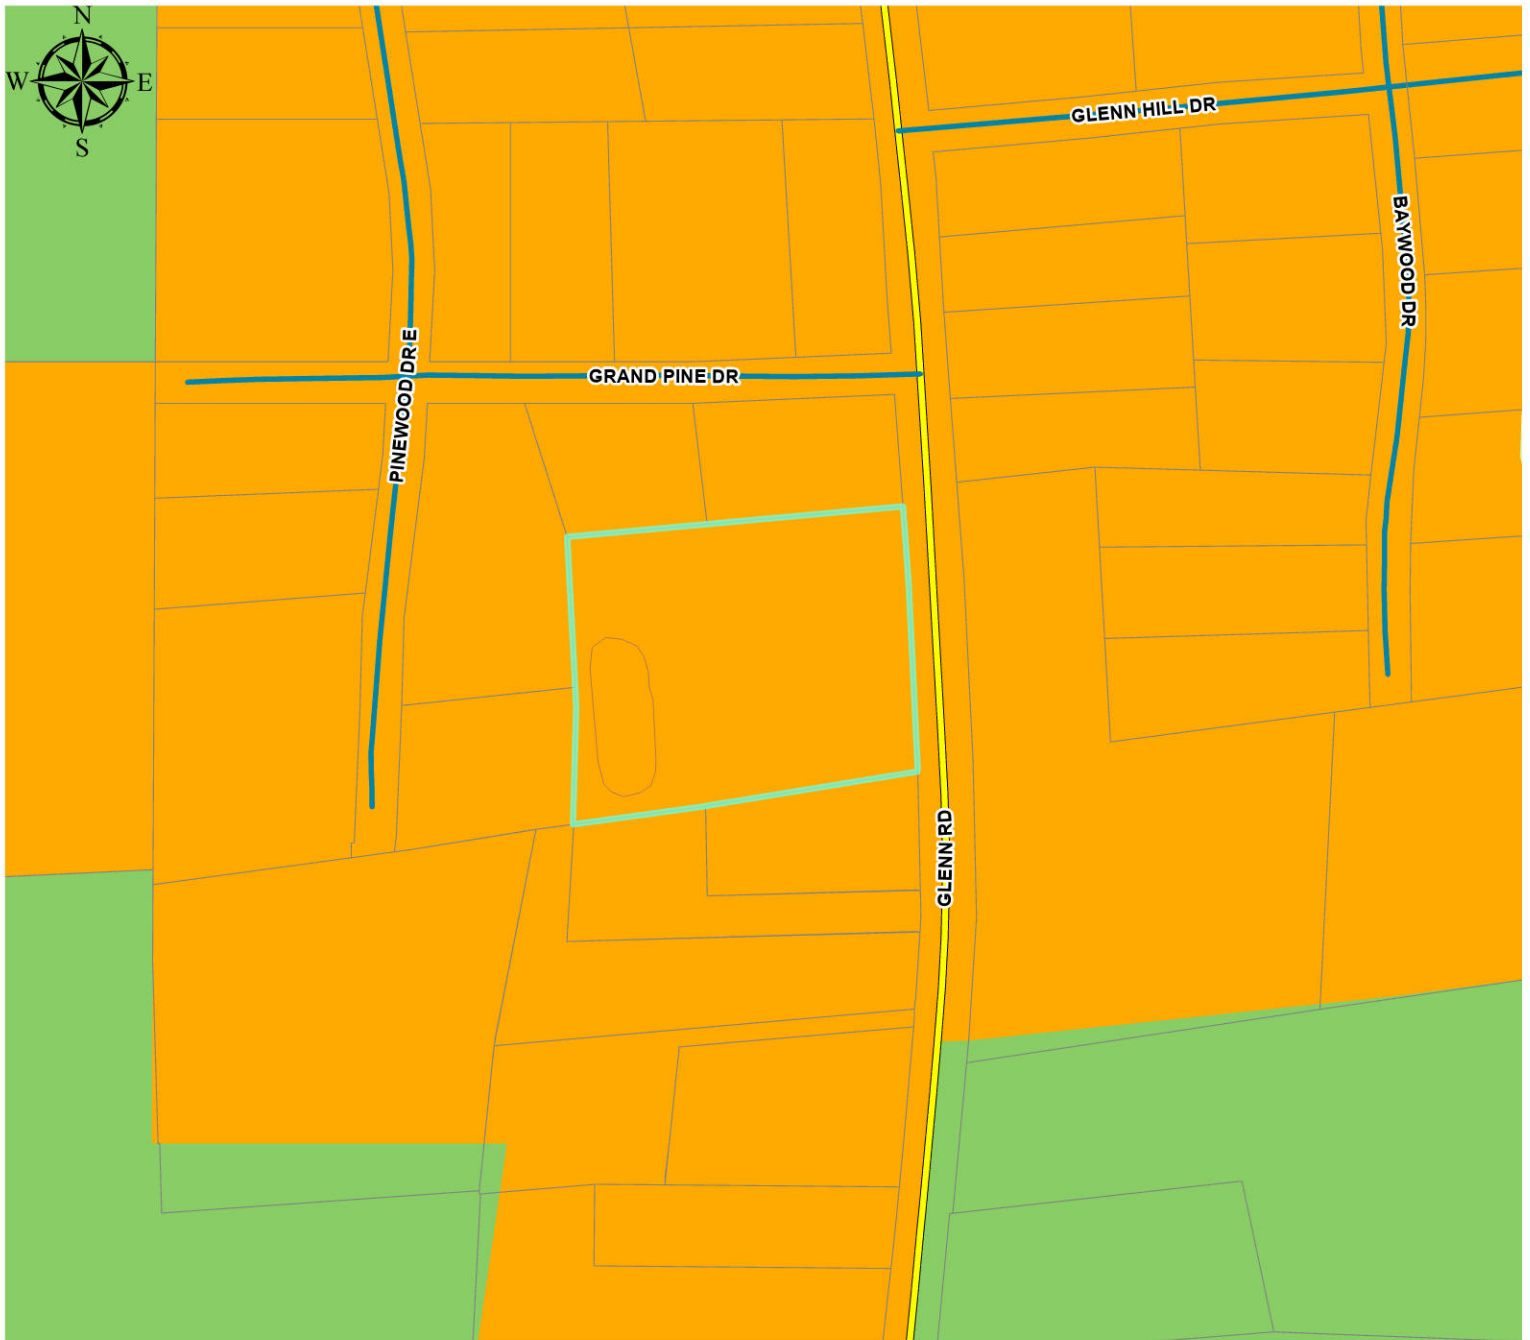

## Carter Rezoning Request

### Roads

### Character Areas

- Agriculture / Forestry
- Community Activity Center
- Downtown
- Established Residential
- Industrial Activity Center
- Industrial Area

### Legend

- Institutional Activity Center
- Linear Greenspace/Trails
- Mill Town
- Moody Activity Zone
- Neighborhood Activity Center
- Park/Recreation/Conservation
- Public / Institutional
- Regional Activity Center
- Remerton Neighborhood Village
- Rural Activity Center
- Rural Residential
- Suburban Area
- Transitional Neighborhood
- Transportation/Communication/Utilities